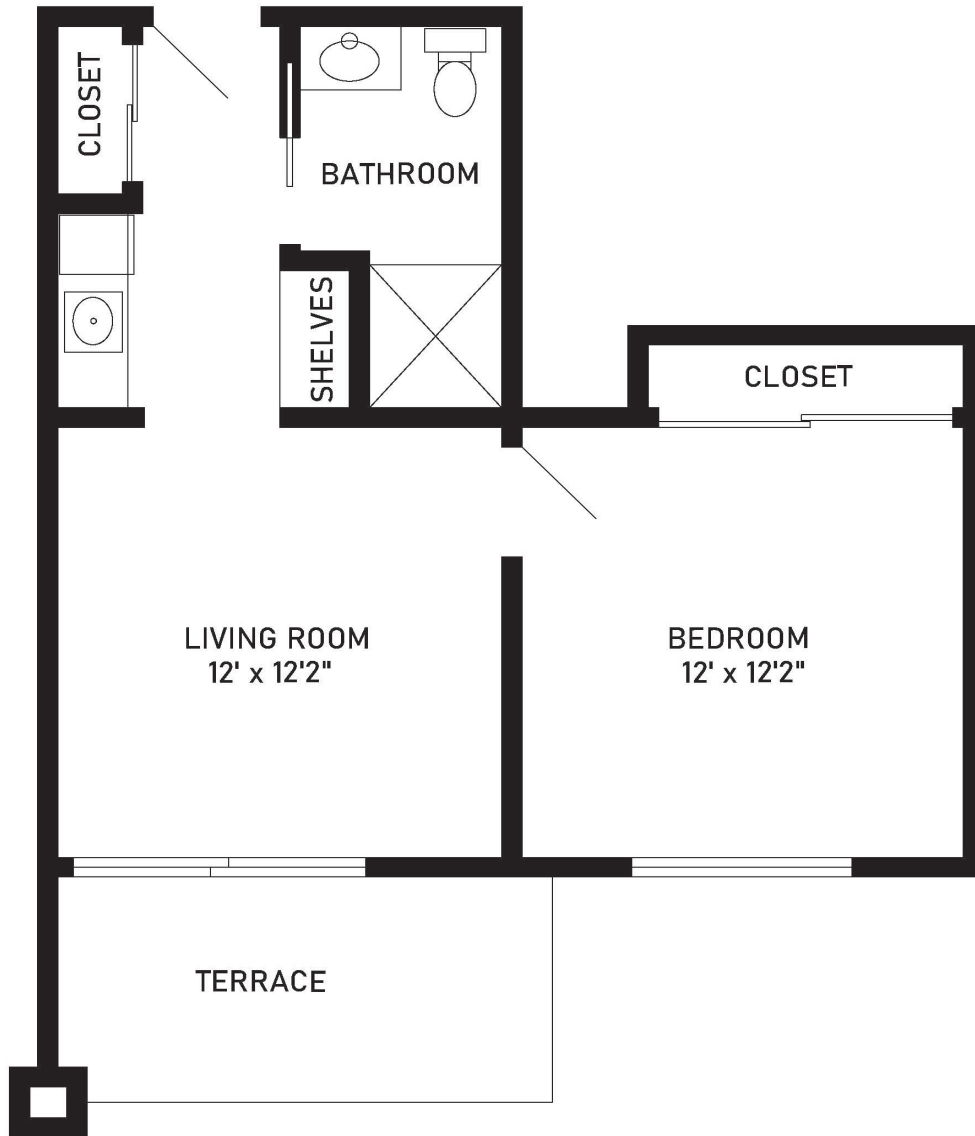

Assisted Living
One-Bedroom, One-Bath

492 sq. ft.

Dimensions are approximate.

2550 Treasure Drive, Santa Barbara, CA 93105 (805) 569-8506 CovLivingSamarkand.org

Covenant Living Communities & Services is a ministry of the Evangelical Covenant Church and does not discriminate pursuant to the federal Fair Housing Act. All faiths and beliefs are welcome. RCFE License # 421702848 COA # 052