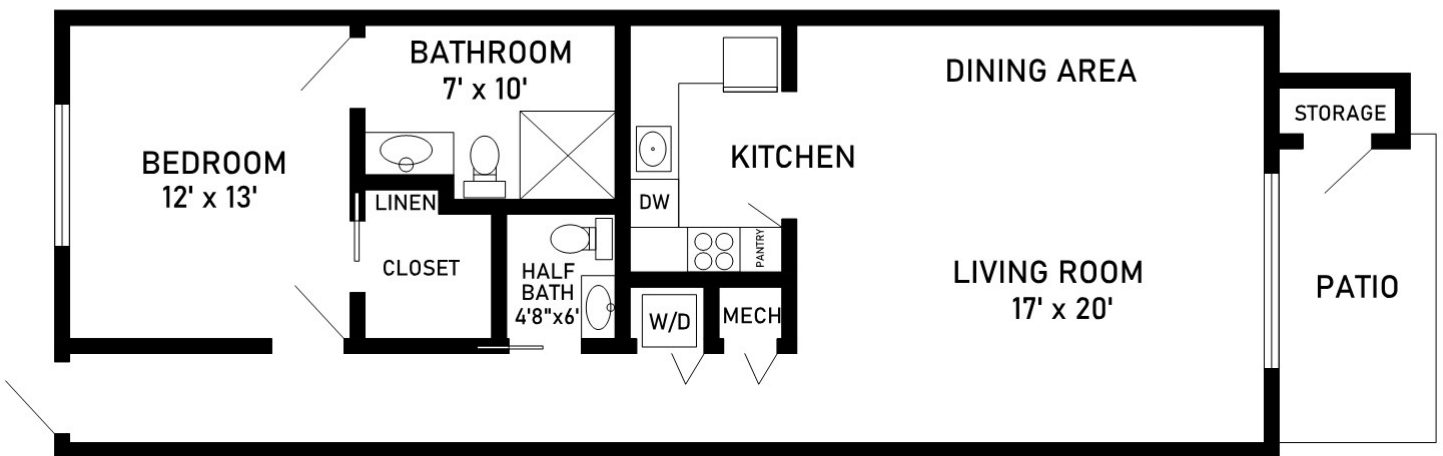

One-Bedroom, One Half-Bath

885 sq. ft.

Dimensions are approximate.

2550 Treasure Drive, Santa Barbara, CA 93105 (805) 569-8505 CovLivingSamarkand.org

Covenant Living Communities & Services is a ministry of the Evangelical Covenant Church and does not discriminate pursuant to the federal Fair Housing Act. All faiths and beliefs are welcome. RCFE License # 421702848 COA # 052